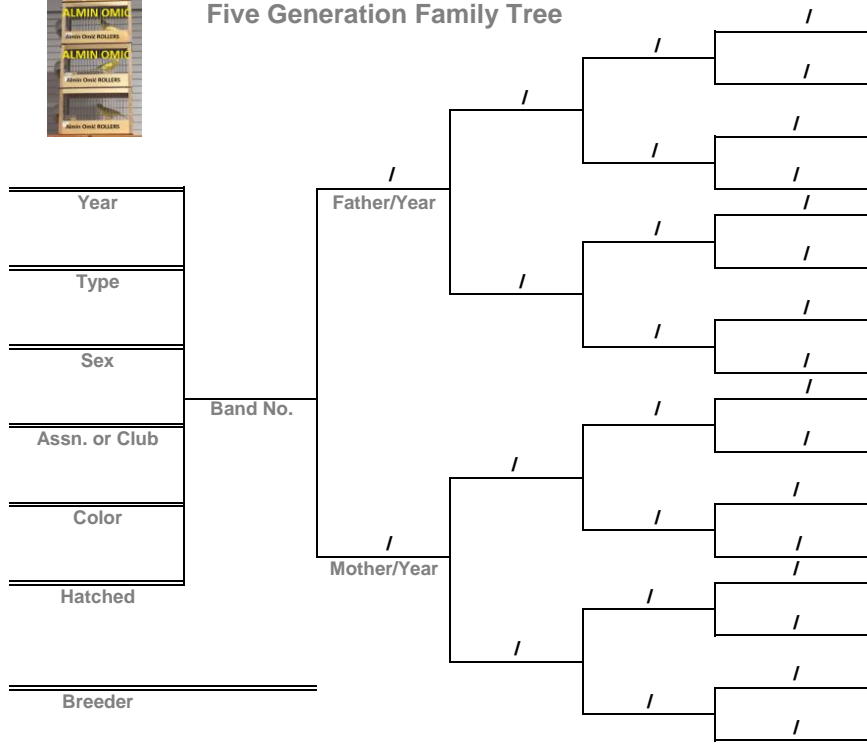

Canary Pedigree Chart

Five Generation Family Tree

© Pedigree deisgn by Almin Omić | email: roller@canaviary.com | website: <http://www.canaviary.com>

Canary Pedigree Chart

Five Generation Family Tree

© Pedigree deisgn by Almin Omić | email: roller@canaviary.com | website: <http://www.canaviary.com>