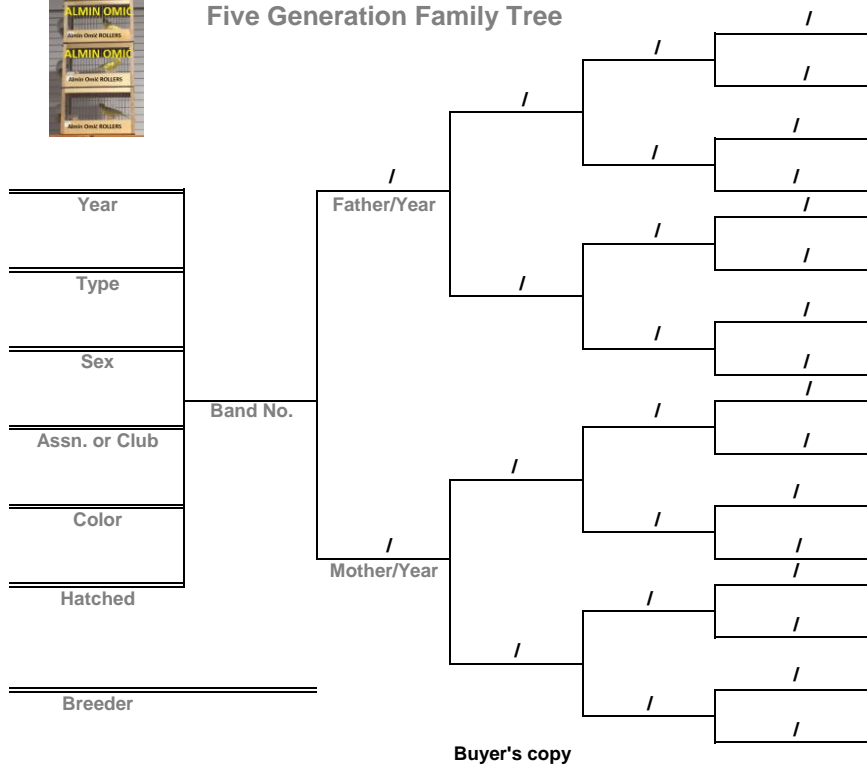

Canary Pedigree Chart

Five Generation Family Tree

© Pedigree deisgn by Almin Omić | email: roller@canaviary.com | website: <http://www.canaviary.com>

Canary Pedigree Chart

Five Generation Family Tree

© Pedigree deisgn by Almin Omić | email: roller@canaviary.com | website: <http://www.canaviary.com>